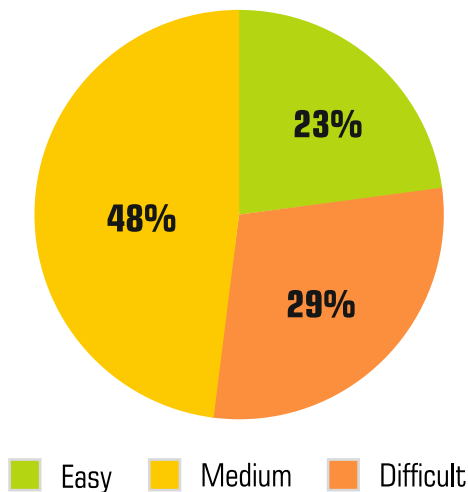

Aakash

Medical | IIT-JEE | Foundations

(Divisions of Aakash Educational Services Pvt. Ltd.)

ANALYSIS OF SAT PORTION NTSE 2018 (Stage-II)

	Biology	Chemistry	Physics	Maths	Social Science	Total
Easy	4	2	4	6	7	23
Medium	6	7	6	7	22	48
Difficult	4	4	3	7	11	29
Total	14	13	13	20	40	100
%age	14.00	13.00	13.00	20.00	40.00	100.00

Difficulty Level